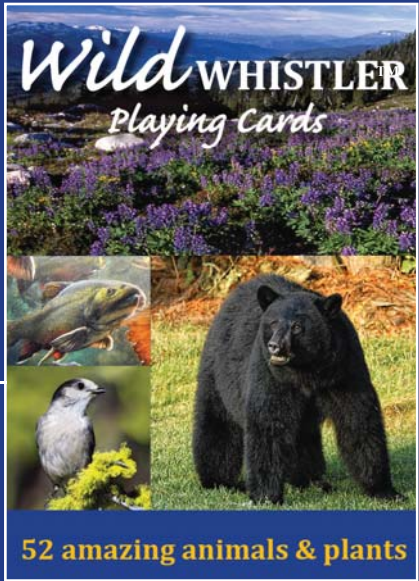

# WILD WHISTLER PLAYING CARDS

## 52 Amazing Plants & Animals

Superior Print Quality

Deck Box Image

Poker Size

- View individual cards online at [www.bearbonestrading.co](http://www.bearbonestrading.co)
- Discover Whistler's native animals and plants
- Interesting facts & trivia
- Educational & entertaining
- Eye catching display box
- Other dynamic display options available